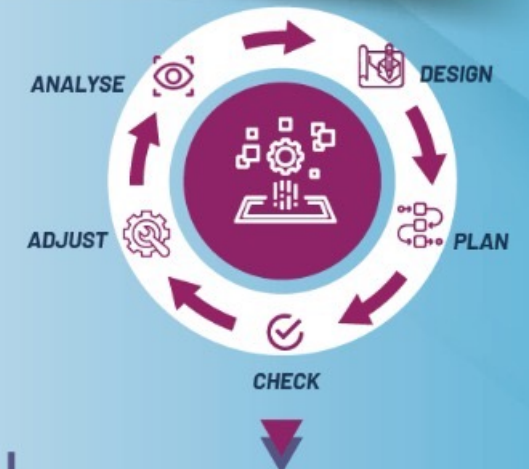

THE PERMANENT EUROPEAN PLATFORM OF VOCATIONAL EXCELLENCE FOR ADVANCED MANUFACTURING WILL PROVIDE A ONE-STOP-SHOP SERVICE FOR ACCESSING ALL SERVICES, DATA AND INFORMATION GENERATED BY THE PROJECT.

**WP10**