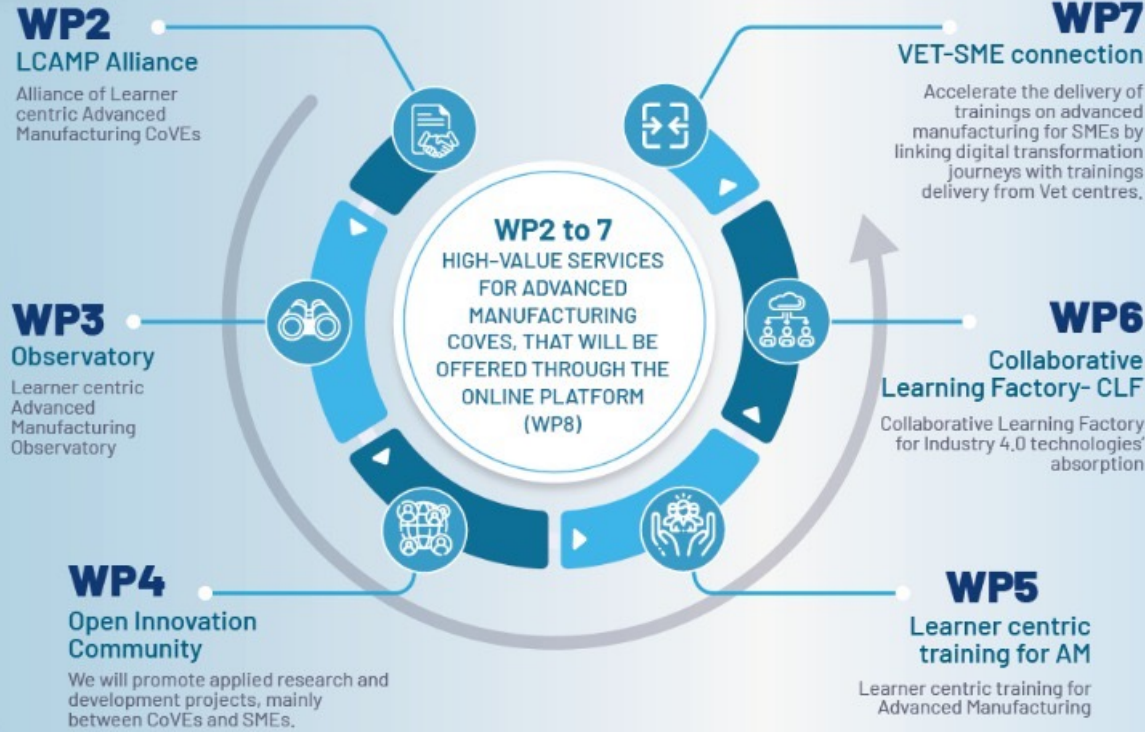

# CoVE LCAMP

Learner Centric Advanced Manufacturing Platform

**LCAMP** will support and empower regional AM CoVEs to become more resilient, innovative, and better equipped to train, upskill, and reskill young and adult students to

successfully face the digital and green transitions. LCAMP supports regions grow and be more competitive through their VET systems.

Co-funded by the Erasmus+ Programme of the European Union

**WP8**

**PLATFORM** for Learner Centric Advanced Manufacturing

THE PERMANENT EUROPEAN PLATFORM OF VOCATIONAL EXCELLENCE FOR ADVANCED MANUFACTURING WILL PROVIDE A ONE-STOP-SHOP SERVICE FOR ACCESSING ALL SERVICES, DATA AND INFORMATION GENERATED BY THE PROJECT.

**WP10**